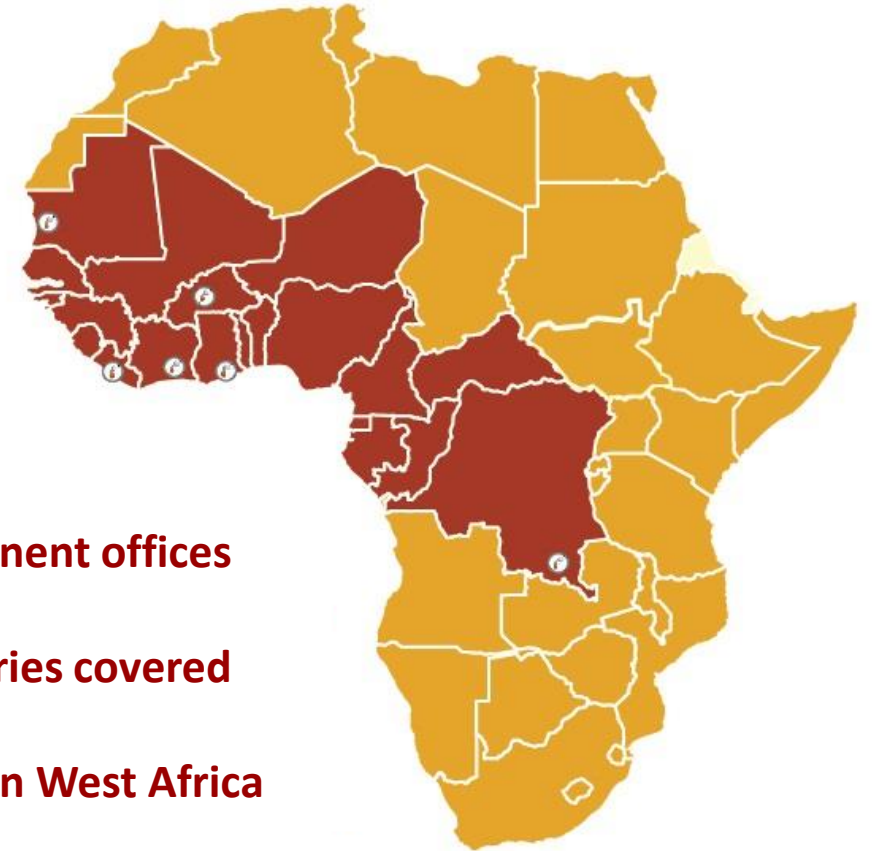

YOUR FEET ON THE GROUND IN WEST AFRICA

LOCATIONS

SEMS Technical Services Limited was established in 2002.

The company is registered in Jersey, UK and comprises six subsidiaries based in West and Central Africa:

5 Permanent offices

21 Countries covered

20 Years in West Africa

YOUR FEET ON THE GROUND IN WEST AFRICA

SERVICES

SEMS Exploration provides a full range of geological, mining engineering and environmental services; from grassroots reconnaissance through mineral resource estimations and project management to mine design